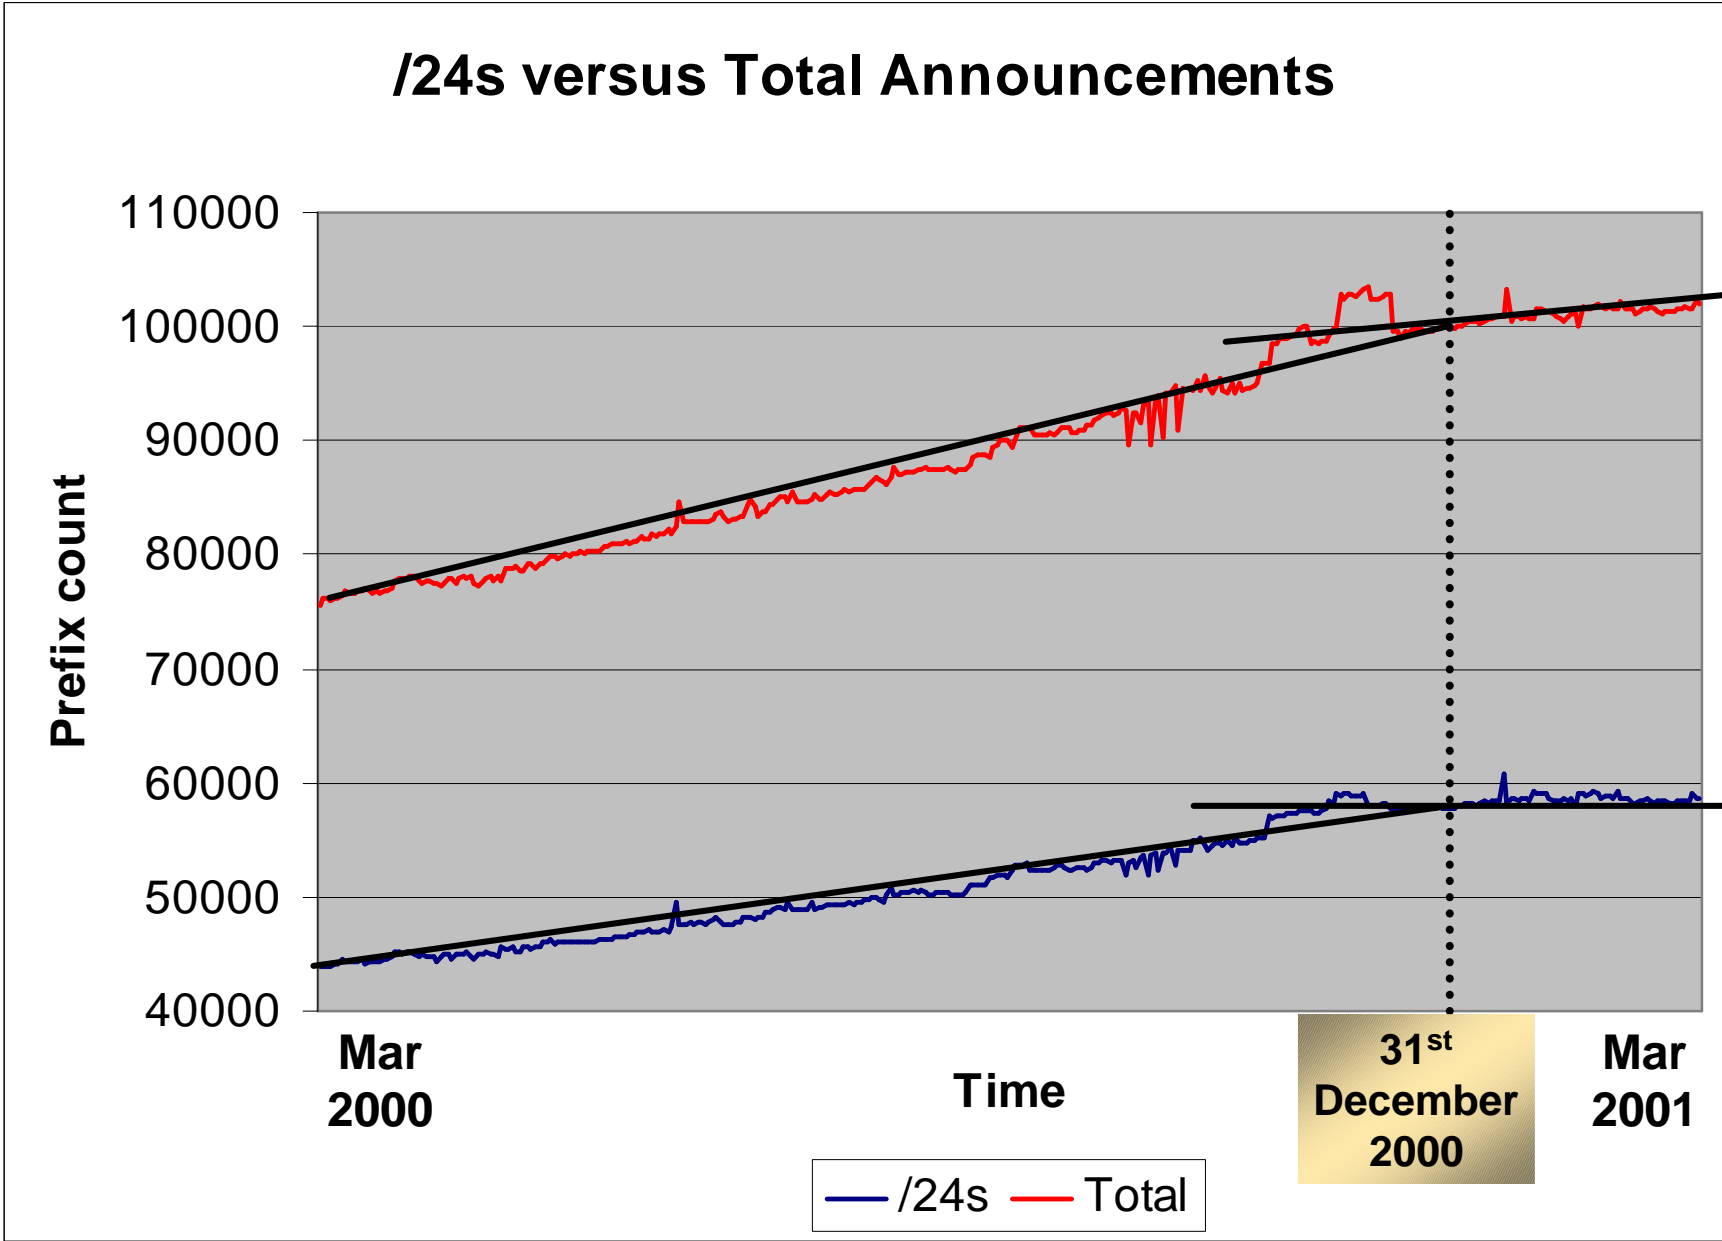

/24s versus Total Announcements