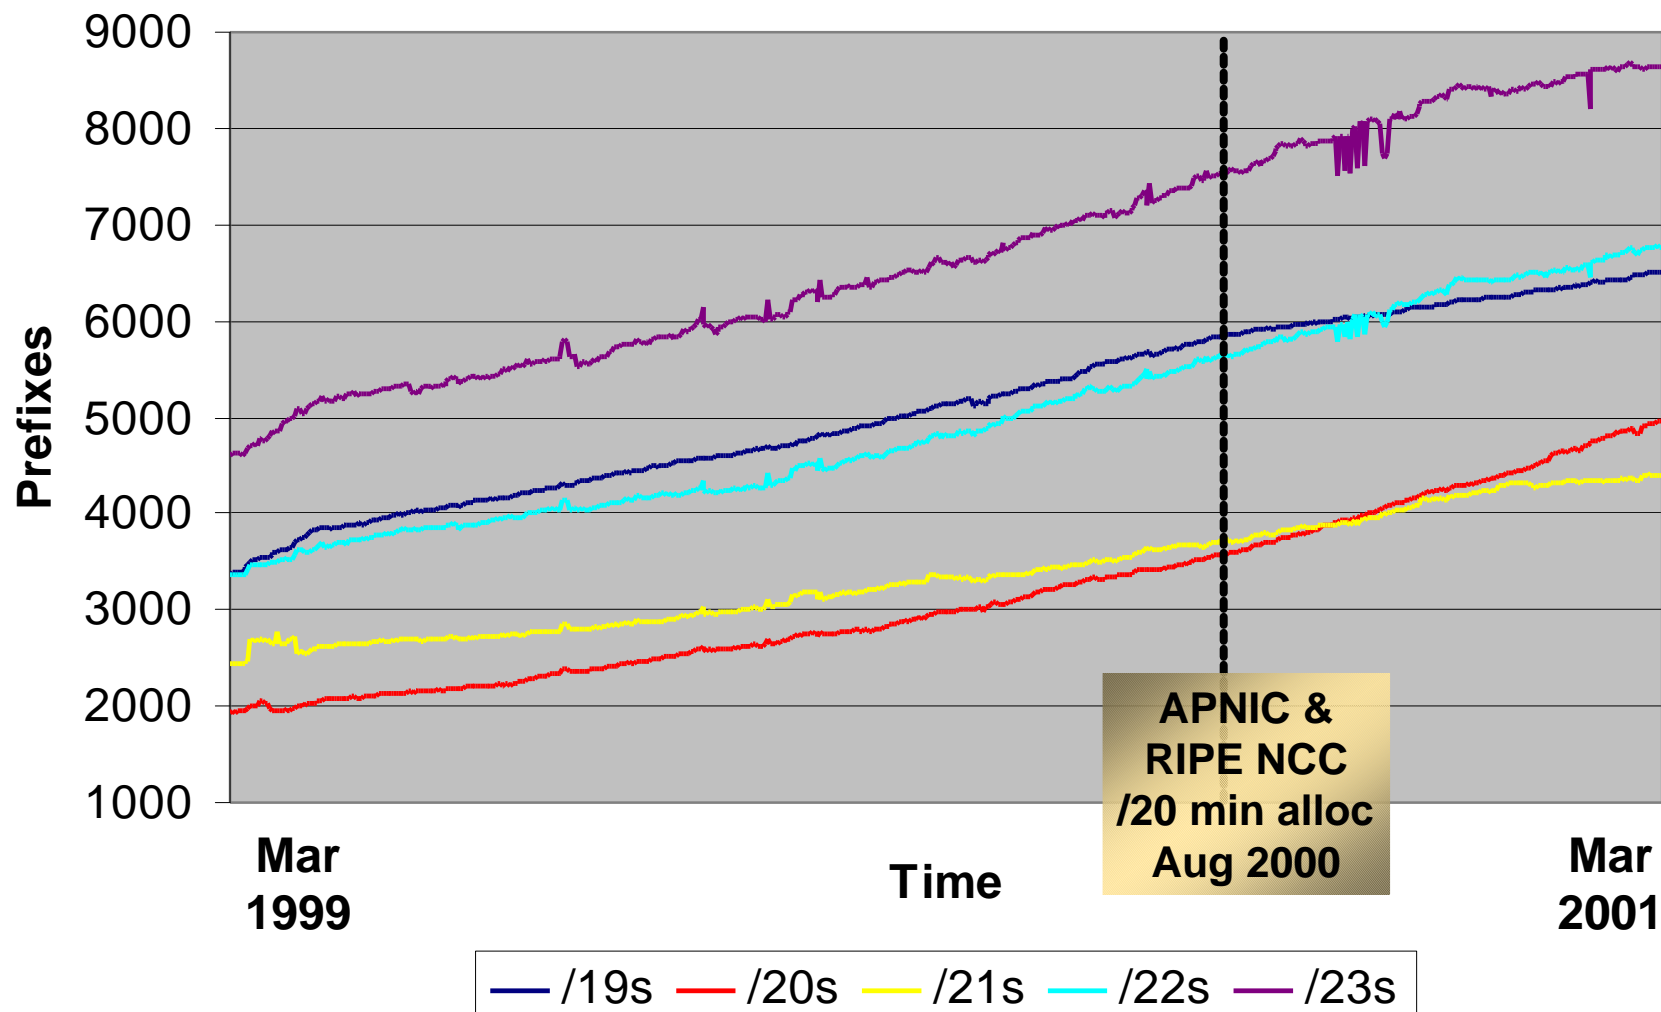

64.209.239.216/31 1221 16779 1 3967 18996

Number of /24s announced by per /8

9:3	12:340	13:10	15:1	17:1	24:687
26:1	32:10	38:7	44:3	47:1	53:2
55:1	57:9	61:41	62:134	63:1883	64:1429
65:541	66:209	91:1	106:2	128:31	129:122
130:21	131:24	132:11	133:1	134:147	135:8
136:16	137:114	138:246	139:52	140:106	141:174
142:55	143:150	144:35	145:11	146:134	147:92
148:143	149:136	150:25	151:362	152:968	153:33
154:13	155:75	156:37	157:107	158:59	159:79
160:17	161:56	162:90	163:134	164:134	165:118
166:173	167:90	168:81	169:31	170:220	171:2
192:5350	193:1827	194:2038	195:774	196:381	198:3619
199:3364	200:1876	202:2435	203:4976	204:3374	205:2241
206:2747	207:2793	208:2932	209:3183	210:487	211:169
212:810	213:351	214:8	215:11	216:2865	217:165

BGP Table Growth

AS Announcement Growth

RIPE vs APNIC prefixes announced

Prefix size announcements

/24s versus Total Announcements

Final Slide...

- **What other stats would be interesting?**
- **Any comments/discussion?**