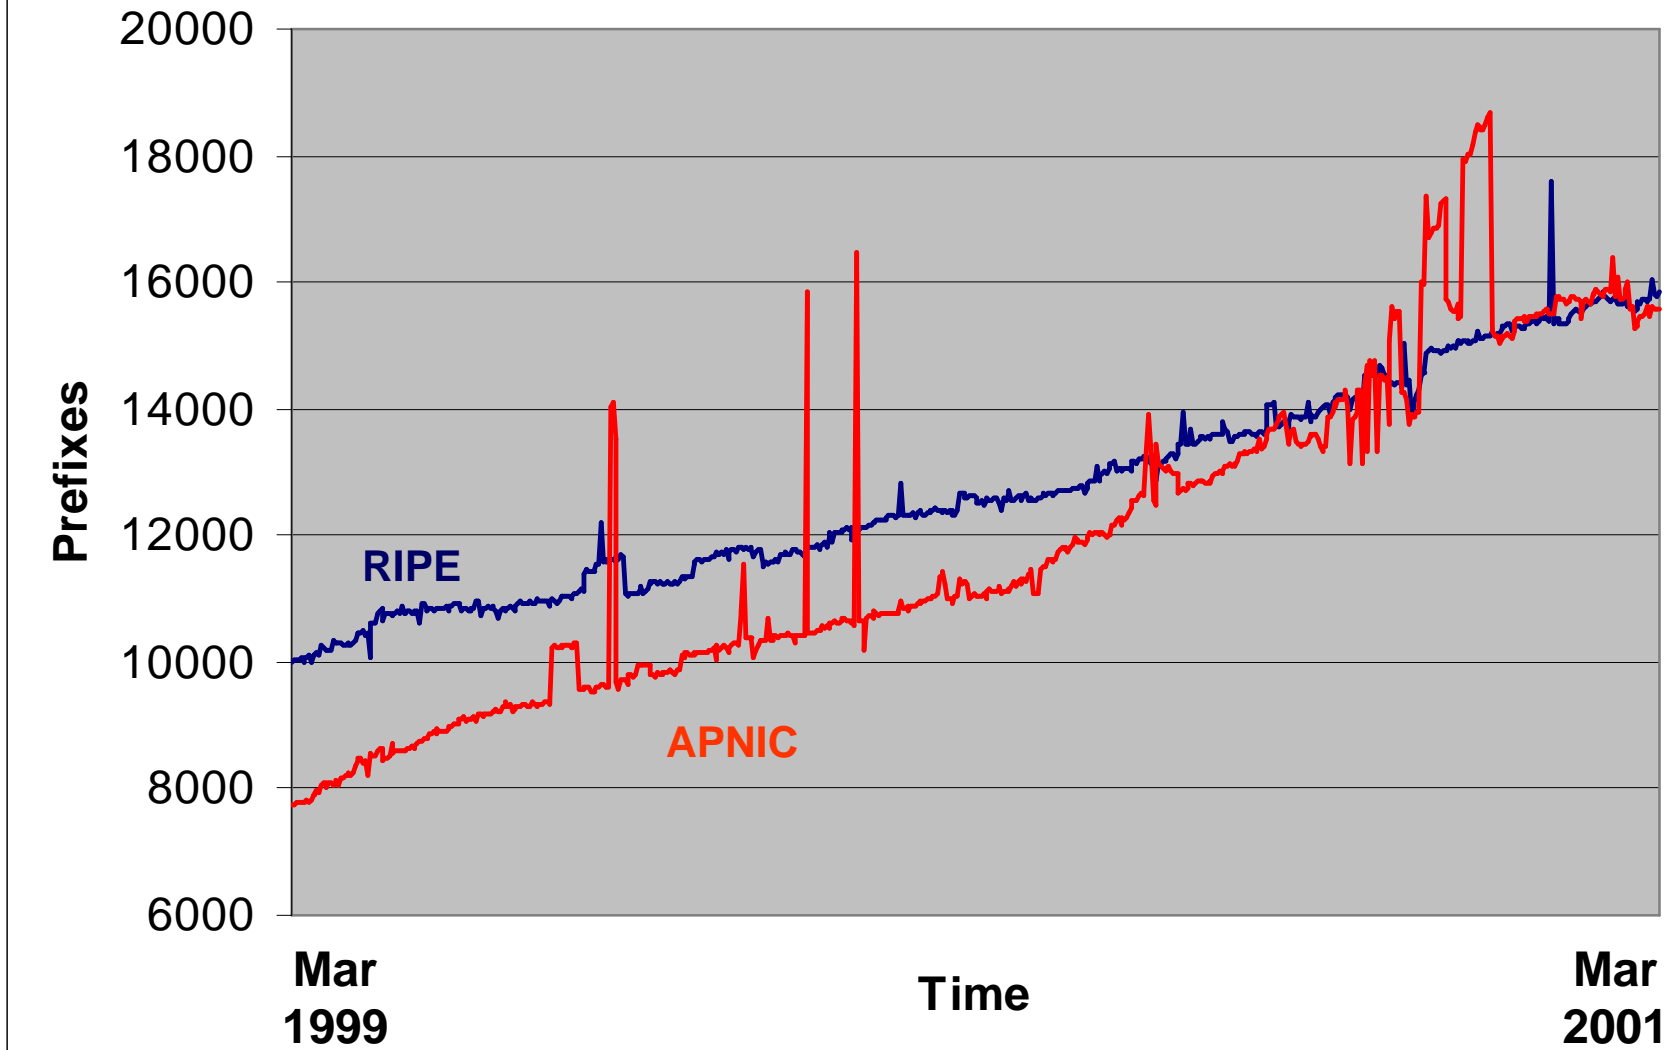

RIPE vs APNIC prefixes announced